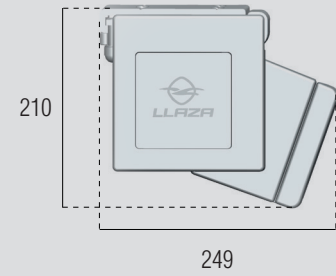

### Maximum dimensions (m)

Nº. Arms	Max. width	Max. projection
2	6,00	4,00

### Dimensions (mm)

Wall mounting

Ceiling mounting