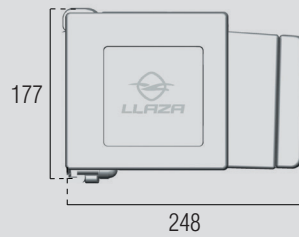

### Maximum dimensions (m)

Nº. Arms	Max. width	Max. projection
2	6,00	4,00

### Dimensions (mm)

Wall mounting

Ceiling mounting