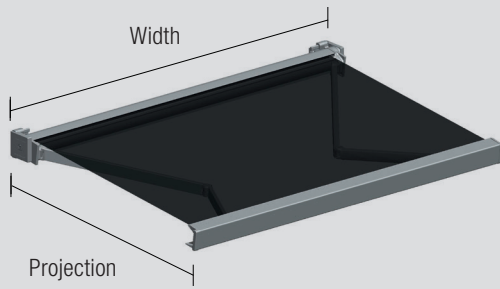

Basic technical specifications

Maximum dimensions (m)

Nº. Arms	Max. width	Max. projection
2	6,00	4,00

Dimensions (mm)

Wall mounting